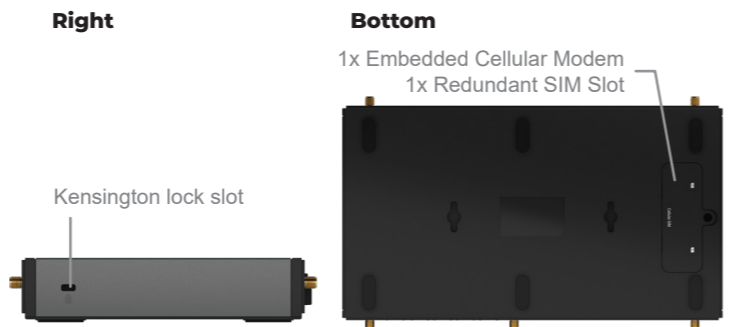

Base Chassis

Balance 20X	
WAN Interface	1 x GE, 1x Embedded LTE Modem 1x USB Interface 1x Expansion Modules (Option)
SpeedFusion Hot Failover	●
SpeedFusion WAN Smoothing	● ^
SpeedFusion Bandwidth Bonding	● ^
Number of PepVPN SpeedFusion Peers	5 ^
LAN Interface	4x GE
Wi-Fi Interface	Simultaneous 802.11ac wave 2/ac/a/n and 802.11b/g/n
Stateful Firewall Throughput	900Mbps
PepVPN / SpeedFusion Throughput	No Encryption: 100Mbps 256-bit AES: 60 Mbps
Recommended Users	1-60
Downlink/Uplink Datarate	150Mbps/50Mbps (LTE Modem)
IP Passthrough	●
Antenna Connectors	2x SMA Antenna Connectors 2x RP-SMA Wi-Fi Antenna Connectors 1x GPS SMA Antenna Connectors
Power Input	DC Jack: 10V - 30V
Power Consumption	28W (max.)
Dimensions	6.3 x 10.3 x 1.3 inches 160 x 262 x 33 mm
Weight	1.74 pounds / 0.67 kg
Operating Temperature	14° – 113°F / -10° – 45°C
Humidity	15% – 95% (non-condensing)
Certifications	FCC, CE, RoHS
Warranty	1-Year Limited Warranty

^ Requires PrimeCare Subscription, complementary for the first year.

Peplink Balance 20X

Futureproof SD-WAN Router for Small Businesses and Branches

Add Cellular Backup

Back up your xDSL with a cellular link (up to two with the FlexModule Mini) and redundant SIM cards. When a line goes down, your office won't even notice.

Need Another LTE?

The Balance 20X has a FlexModule Mini slot which will support all kinds of WAN technology. So when it's time to add a second LTE connection, the Balance 20X will be ready.

Ordering Information