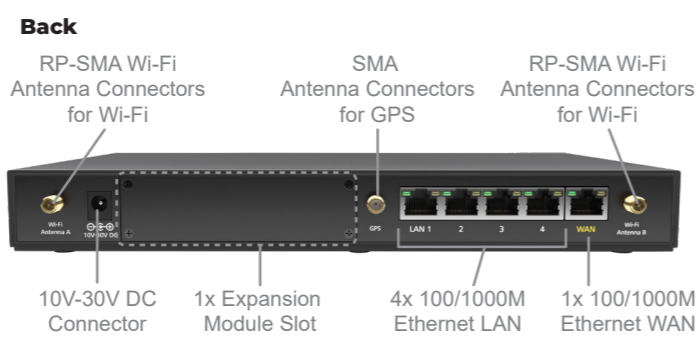

Base Chassis

Balance 20X	
WAN Interface	1 x GE, 1x Embedded LTE Modem 1x USB Interface 1x Expansion Modules (Option)
SpeedFusion Hot Failover	●
SpeedFusion WAN Smoothing	● ^
SpeedFusion Bandwidth Bonding	● ^
Number of PepVPN SpeedFusion Peers	5 ^
LAN Interface	4x GE
Wi-Fi Interface	Simultaneous 802.11ac wave 2/ac/a/n and 802.11b/g/n
Stateful Firewall Throughput	900Mbps
PepVPN / SpeedFusion Throughput	No Encryption: 100Mbps 256-bit AES: 60 Mbps
Recommended Users	1-60
Downlink/Uplink Datarate	150Mbps/50Mbps (LTE Modem)
IP Passthrough	●
Antenna Connectors	2x SMA Antenna Connectors 2x RP-SMA Wi-Fi Antenna Connectors 1x GPS SMA Antenna Connectors
Power Input	DC Jack: 10V - 30V
Power Consumption	28W (max.)
Dimensions	6.3 x 10.3 x 1.3 inches 160 x 262 x 33 mm
Weight	1.74 pounds / 0.67 kg
Operating Temperature	14° – 113°F / -10° – 45°C
Humidity	15% – 95% (non-condensing)
Certifications	FCC, CE, RoHS
Warranty	1-Year Limited Warranty

^ Requires PrimeCare Subscription, complementary for the first year.

Peplink Balance 20X

Futureproof SD-WAN Router for Small Businesses and Branches

Add Cellular Backup

Back up your xDSL with a cellular link (up to two with the FlexModule Mini) and redundant SIM cards. When a line goes down, your office won't even notice.

Need Another LTE?

The Balance 20X has a FlexModule Mini slot which will support all kinds of WAN technology. So when it's time to add a second LTE connection, the Balance 20X will be ready.

Ordering Information