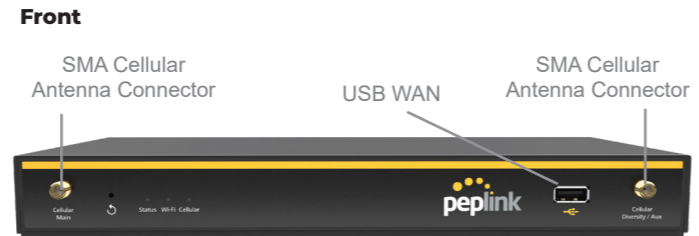

Base Chassis

Balance 20X	
WAN Interface	1 x GE, 1x Embedded LTE Modem 1x USB Interface 1x Expansion Modules (Option)
SpeedFusion Hot Failover	●
SpeedFusion WAN Smoothing	● ^
SpeedFusion Bandwidth Bonding	● ^
Number of PepVPN SpeedFusion Peers	5 ^
LAN Interface	4x GE
Wi-Fi Interface	Simultaneous 802.11ac wave 2/ac/a/n and 802.11b/g/n
Stateful Firewall Throughput	900Mbps
PepVPN / SpeedFusion Throughput	No Encryption: 100Mbps 256-bit AES: 60 Mbps
Recommended Users	1-60
Downlink/Uplink Datarate	150Mbps/50Mbps (LTE Modem)
IP Passthrough	●
Antenna Connectors	2x SMA Antenna Connectors 2x RP-SMA Wi-Fi Antenna Connectors 1x GPS SMA Antenna Connectors
Power Input	DC Jack: 10V - 30V
Power Consumption	28W (max.)
Dimensions	6.3 x 10.3 x 1.3 inches 160 x 262 x 33 mm
Weight	1.74 pounds / 0.67 kg
Operating Temperature	14° – 113°F / -10° – 45°C
Humidity	15% – 95% (non-condensing)
Certifications	FCC, CE, RoHS
Warranty	1-Year Limited Warranty

^ Requires PrimeCare Subscription, complementary for the first year.

Peplink Balance 20X

Futureproof SD-WAN Router for Small Businesses and Branches

Add Cellular Backup

Back up your xDSL with a cellular link (up to two with the FlexModule Mini) and redundant SIM cards. When a line goes down, your office won't even notice.

Need Another LTE?

The Balance 20X has a FlexModule Mini slot which will support all kinds of WAN technology. So when it's time to add a second LTE connection, the Balance 20X will be ready.

Ordering Information