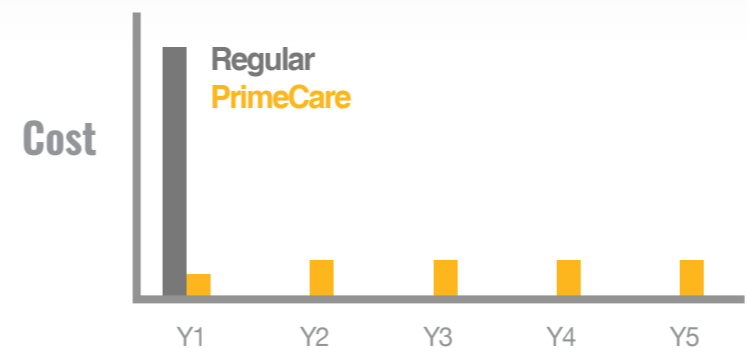

SpeedFusion + InControl² + Warranty

Pay Less Upfront: PrimeCare lowers the entry cost of getting the device you want. Annual subscription gets you a wide range of services.