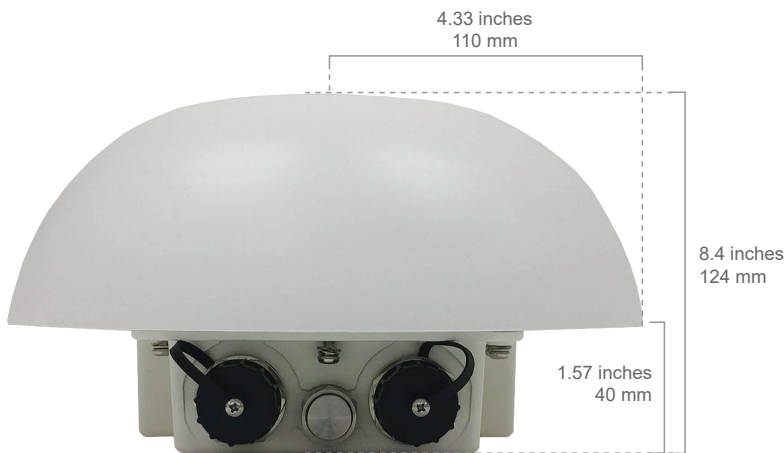

MAX HD1 Dome

Single Cellular Router for Mobile Deployments

Specifications

MAX HD1 Dome	
WAN Interface	1x Embedded LTE Modems with Redundant SIM Slots [#]
LAN Interface	1x 10/100/1000M Ethernet Ports [^]
Downlink/Uplink Datarate	1.2 Gbps/150 Mbps
Enclosure	Rugged outdoor IP67
Recommended Users	150
Cellular Antenna	4x4 Internal MIMO Antennas 1x Internal GPS Antenna
PepVPN	●
SpeedFusion HotFailover	○
Power Input	1x Power over Ethernet 802.3at
Power Consumption	20W (max.)
Dimensions	4.33in. (radius) x 8.4in. (height) 110mm (radius) x 124mm (height)
Weight	With Ethernet Splitter (1700 grams, 3.75 pounds) Without Ethernet Splitter (1200 grams, 2.65 pounds)
Operating Temperature	-40° – 149°F -40° – 65°C
Humidity	15% – 95% (non-condensing)
Certifications	FCC, CE, RoHS RF Port Lightning Immunity: ITU-T K.20 (+/- 1.5 kV) Shock and Vibration Resistance: EN 61373:1999 IEC 61373:1999
Warranty	1-Year Limited Warranty

HD1 Dome

Ethernet Splitter

Mounting Bracket

[#]SIM Injector is available separately
[^]Ethernet LAN port can be split into two LAN ports using the included splitter (1x LAN 802.3af PoE out, 1x LAN PoE in)