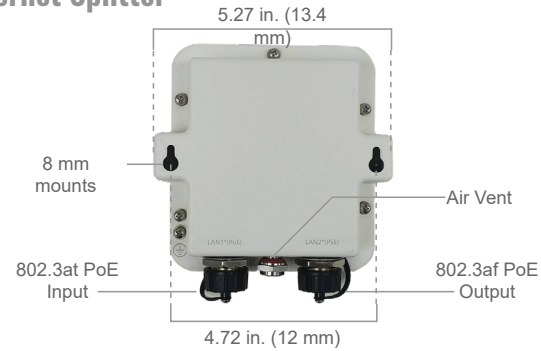

MAX HD1 Dome

Single Cellular Router for Mobile Deployments

Specifications

MAX HD1 Dome	
WAN Interface	1x Embedded LTE Modems with Redundant SIM Slots [#]
LAN Interface	1x 10/100/1000M Ethernet Ports [^]
Downlink/Uplink Datarate	1.2 Gbps/150 Mbps
Enclosure	Rugged outdoor IP67
Recommended Users	150
Cellular Antenna	4x4 Internal MIMO Antennas 1x Internal GPS Antenna
PepVPN	●
SpeedFusion HotFailover	○
Power Input	1x Power over Ethernet 802.3at
Power Consumption	20W (max.)
Dimensions	4.33in. (radius) x 8.4in. (height) 110mm (radius) x 124mm (height)
Weight	With Ethernet Splitter (1700 grams, 3.75 pounds) Without Ethernet Splitter (1200 grams, 2.65 pounds)
Operating Temperature	-40° – 149°F -40° – 65°C
Humidity	15% – 95% (non-condensing)
Certifications	FCC, CE, RoHS RF Port Lightning Immunity: ITU-T K.20 (+/- 1.5 kV) Shock and Vibration Resistance: EN 61373:1999 IEC 61373:1999
Warranty	1-Year Limited Warranty

HD1 Dome

Ethernet Splitter

Mounting Bracket

[#]SIM Injector is available separately
[^]Ethernet LAN port can be split into two LAN ports using the included splitter (1x LAN 802.3af PoE out, 1x LAN PoE in)