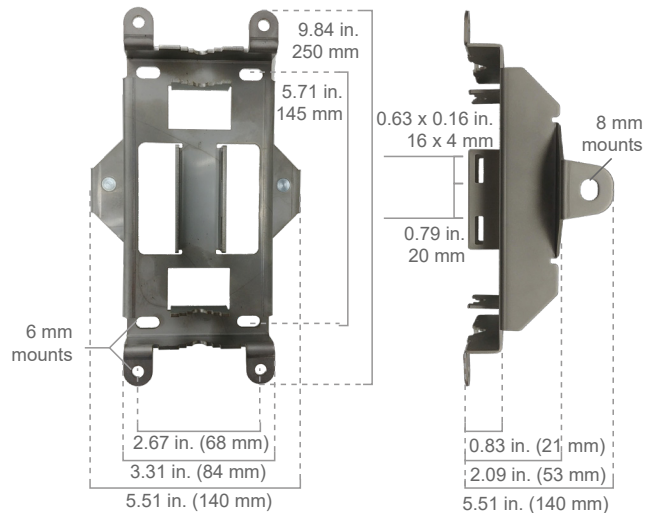

MAX HD1 Dome

Single Cellular Router for Mobile Deployments

Specifications

MAX HD1 Dome	
WAN Interface	1x Embedded LTE Modems with Redundant SIM Slots [#]
LAN Interface	1x 10/100/1000M Ethernet Ports [^]
Downlink/Uplink Datarate	1.2 Gbps/150 Mbps
Enclosure	Rugged outdoor IP67
Recommended Users	150
Cellular Antenna	4x4 Internal MIMO Antennas 1x Internal GPS Antenna
PepVPN	●
SpeedFusion HotFailover	○
Power Input	1x Power over Ethernet 802.3at
Power Consumption	20W (max.)
Dimensions	4.33in. (radius) x 8.4in. (height) 110mm (radius) x 124mm (height)
Weight	With Ethernet Splitter (1700 grams, 3.75 pounds) Without Ethernet Splitter (1200 grams, 2.65 pounds)
Operating Temperature	-40° – 149°F -40° – 65°C
Humidity	15% – 95% (non-condensing)
Certifications	FCC, CE, RoHS RF Port Lightning Immunity: ITU-T K.20 (+/- 1.5 kV) Shock and Vibration Resistance: EN 61373:1999 IEC 61373:1999
Warranty	1-Year Limited Warranty

HD1 Dome

Ethernet Splitter

Mounting Bracket

[#]SIM Injector is available separately
[^]Ethernet LAN port can be split into two LAN ports using the included splitter (1x LAN 802.3af PoE out, 1x LAN PoE in)

Ordering Information

Product Code	Carrier/Region	Modems	Cellular Standard	4G Bands	3G Bands
MAX-HD1-DOM-M-GLTE-G	Global / CAT-18	1	LTE-A Pro	B1, B3, B25(B2), B66(B4), B26(B5/B18/B19), B7, B8, B12(17), B13, B14, B20, B28, B29, B30, B32, B71, B38, B39, B40, B41, B42, B43, B46, B48	B1, B2, B4, B5(B19), B8