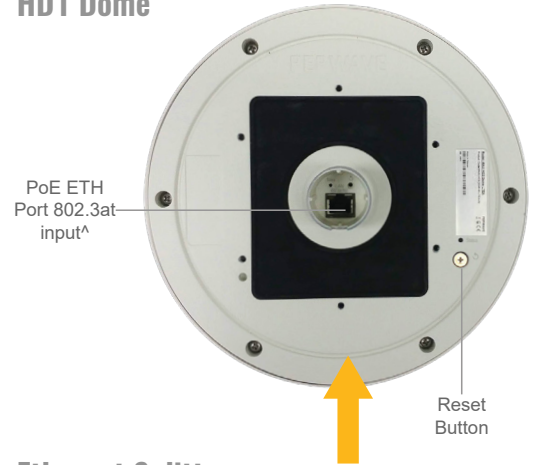

MAX HD1 Dome

Single Cellular Router for Mobile Deployments

Specifications

MAX HD1 Dome	
WAN Interface	1x Embedded LTE Modems with Redundant SIM Slots [#]
LAN Interface	1x 10/100/1000M Ethernet Ports [^]
Downlink/Uplink Datarate	1.2 Gbps/150 Mbps
Enclosure	Rugged outdoor IP67
Recommended Users	150
Cellular Antenna	4x4 Internal MIMO Antennas 1x Internal GPS Antenna
PepVPN	●
SpeedFusion HotFailover	○
Power Input	1x Power over Ethernet 802.3at
Power Consumption	20W (max.)
Dimensions	4.33in. (radius) x 8.4in. (height) 110mm (radius) x 124mm (height)
Weight	With Ethernet Splitter (1700 grams, 3.75 pounds) Without Ethernet Splitter (1200 grams, 2.65 pounds)
Operating Temperature	-40° – 149°F -40° – 65°C
Humidity	15% – 95% (non-condensing)
Certifications	FCC, CE, RoHS RF Port Lightning Immunity: ITU-T K.20 (+/- 1.5 kV) Shock and Vibration Resistance: EN 61373:1999 IEC 61373:1999
Warranty	1-Year Limited Warranty

HD1 Dome

Ethernet Splitter

Mounting Bracket

[#]SIM Injector is available separately
[^]Ethernet LAN port can be split into two LAN ports using the included splitter (1x LAN 802.3af PoE out, 1x LAN PoE in)